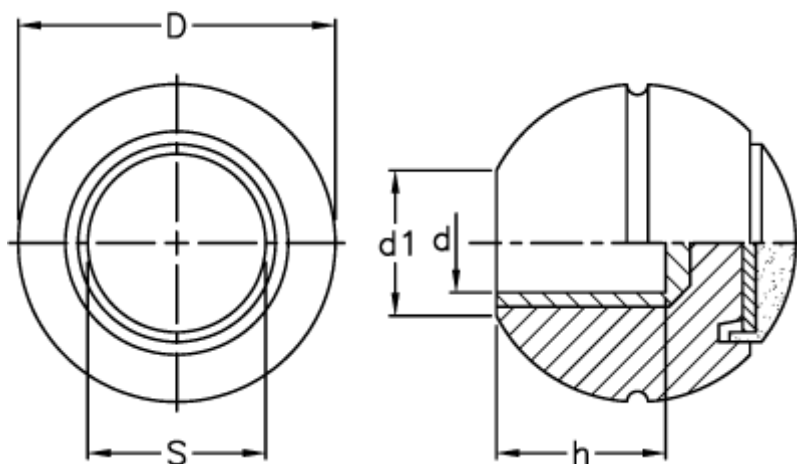

Article number: 2304055111

Description: E+G Knob w/transparent cap
SH.40 N-12

Measures

$d = 12$

$D = 40$

$d1 = 15$

$h = 21$

$S = 25$